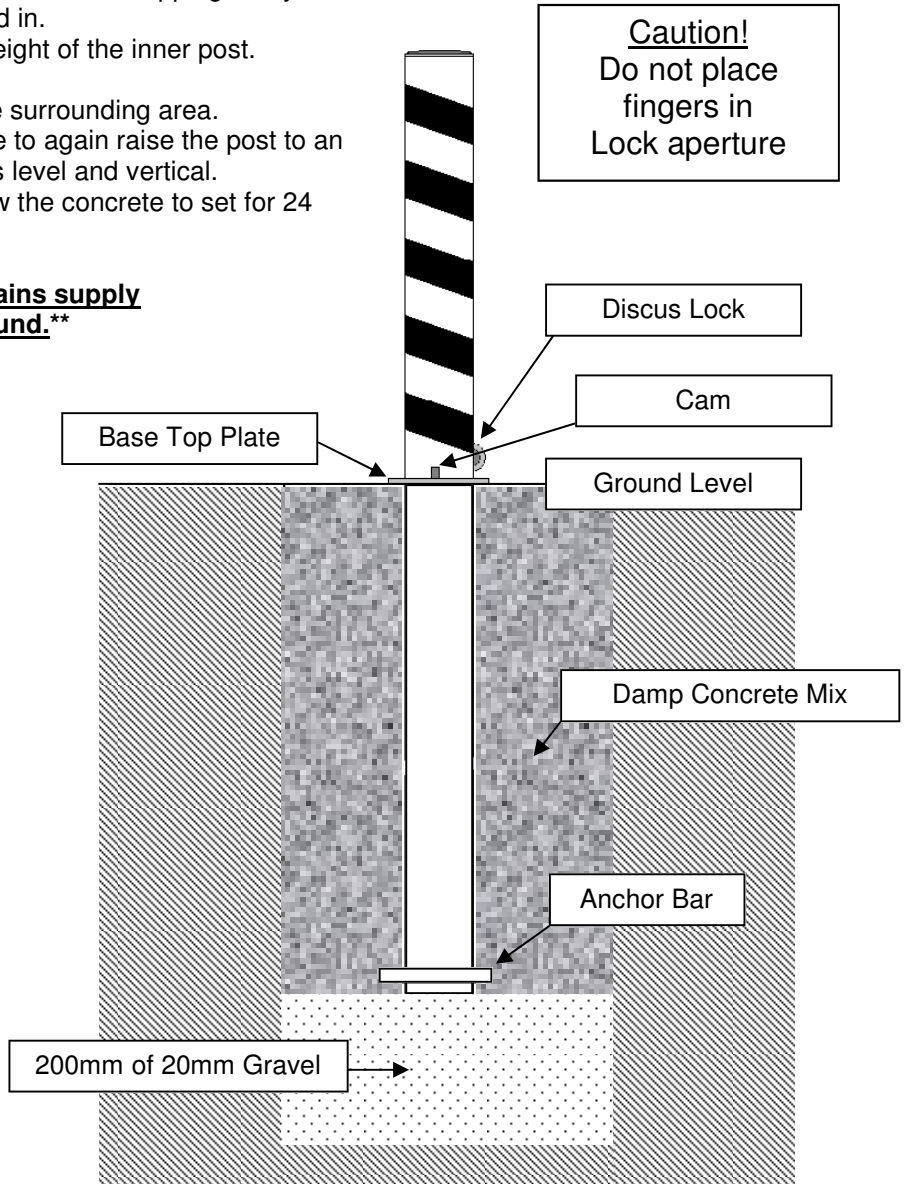

Thank you for choosing an 'Ultra Secure' Security post.

Please read the following:-

1. Select a site where you wish to place the post i.e. in front of a caravan, car, trailer, driveway, forecourt, garage door, etc.
2. Mark and dig out an area approximately 300mm square (slightly wider for the HD post) and 200mm deeper than your outer base sleeve.
3. Pour in the 20mm gravel to a depth of approx 200mm, placing your post centrally on top of the gravel making sure the top plate of the bottom sleeve is 3-5mm above ground level. Ensure post is upright.
4. Gently place a moist (not wet) mix down the sides tapping every 150mm until your post is fully concreted in.
5. Raise Post, the cam will support the weight of the inner post. Check post is level and vertical.
6. Finish around the post according to the surrounding area.
7. As the concrete is setting it is advisable to again raise the post to an upright position and recheck the post is level and vertical.
8. When satisfied lower the post and allow the concrete to set for 24 hours before using.

Tip:
 Don't Lose the Keys!
 Have another set cut and keep them safe. We are unable to provide replacement keys if lost.

Caution!
 Do not place fingers in Lock aperture

****Warning! – Always be aware of mains supply pipes when digging underground.****

Please Note:
 The anchor bar is an integral part of the installation

Dimensions:-

TP-80 – Standard Telescopic Post (domestic)
 80mm x 80mm Square Inner Post.
 Height Above Ground: 600mm
 Depth Below Ground: 805mm

TP-100 – Anti-Ram Telescopic Post
 100mm x 100mm Square Top
 Height Above Ground: 550mm
 Depth Below Ground: 770mm

TP-120 – Extreme Anti-Ram Telescopic Post
 120mm x 120mm Square Top
 Height Above Ground: 600mm
 Depth Below Ground: 810mm